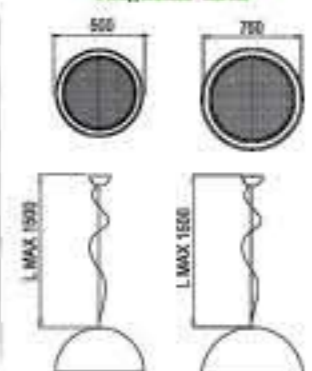

Technical data